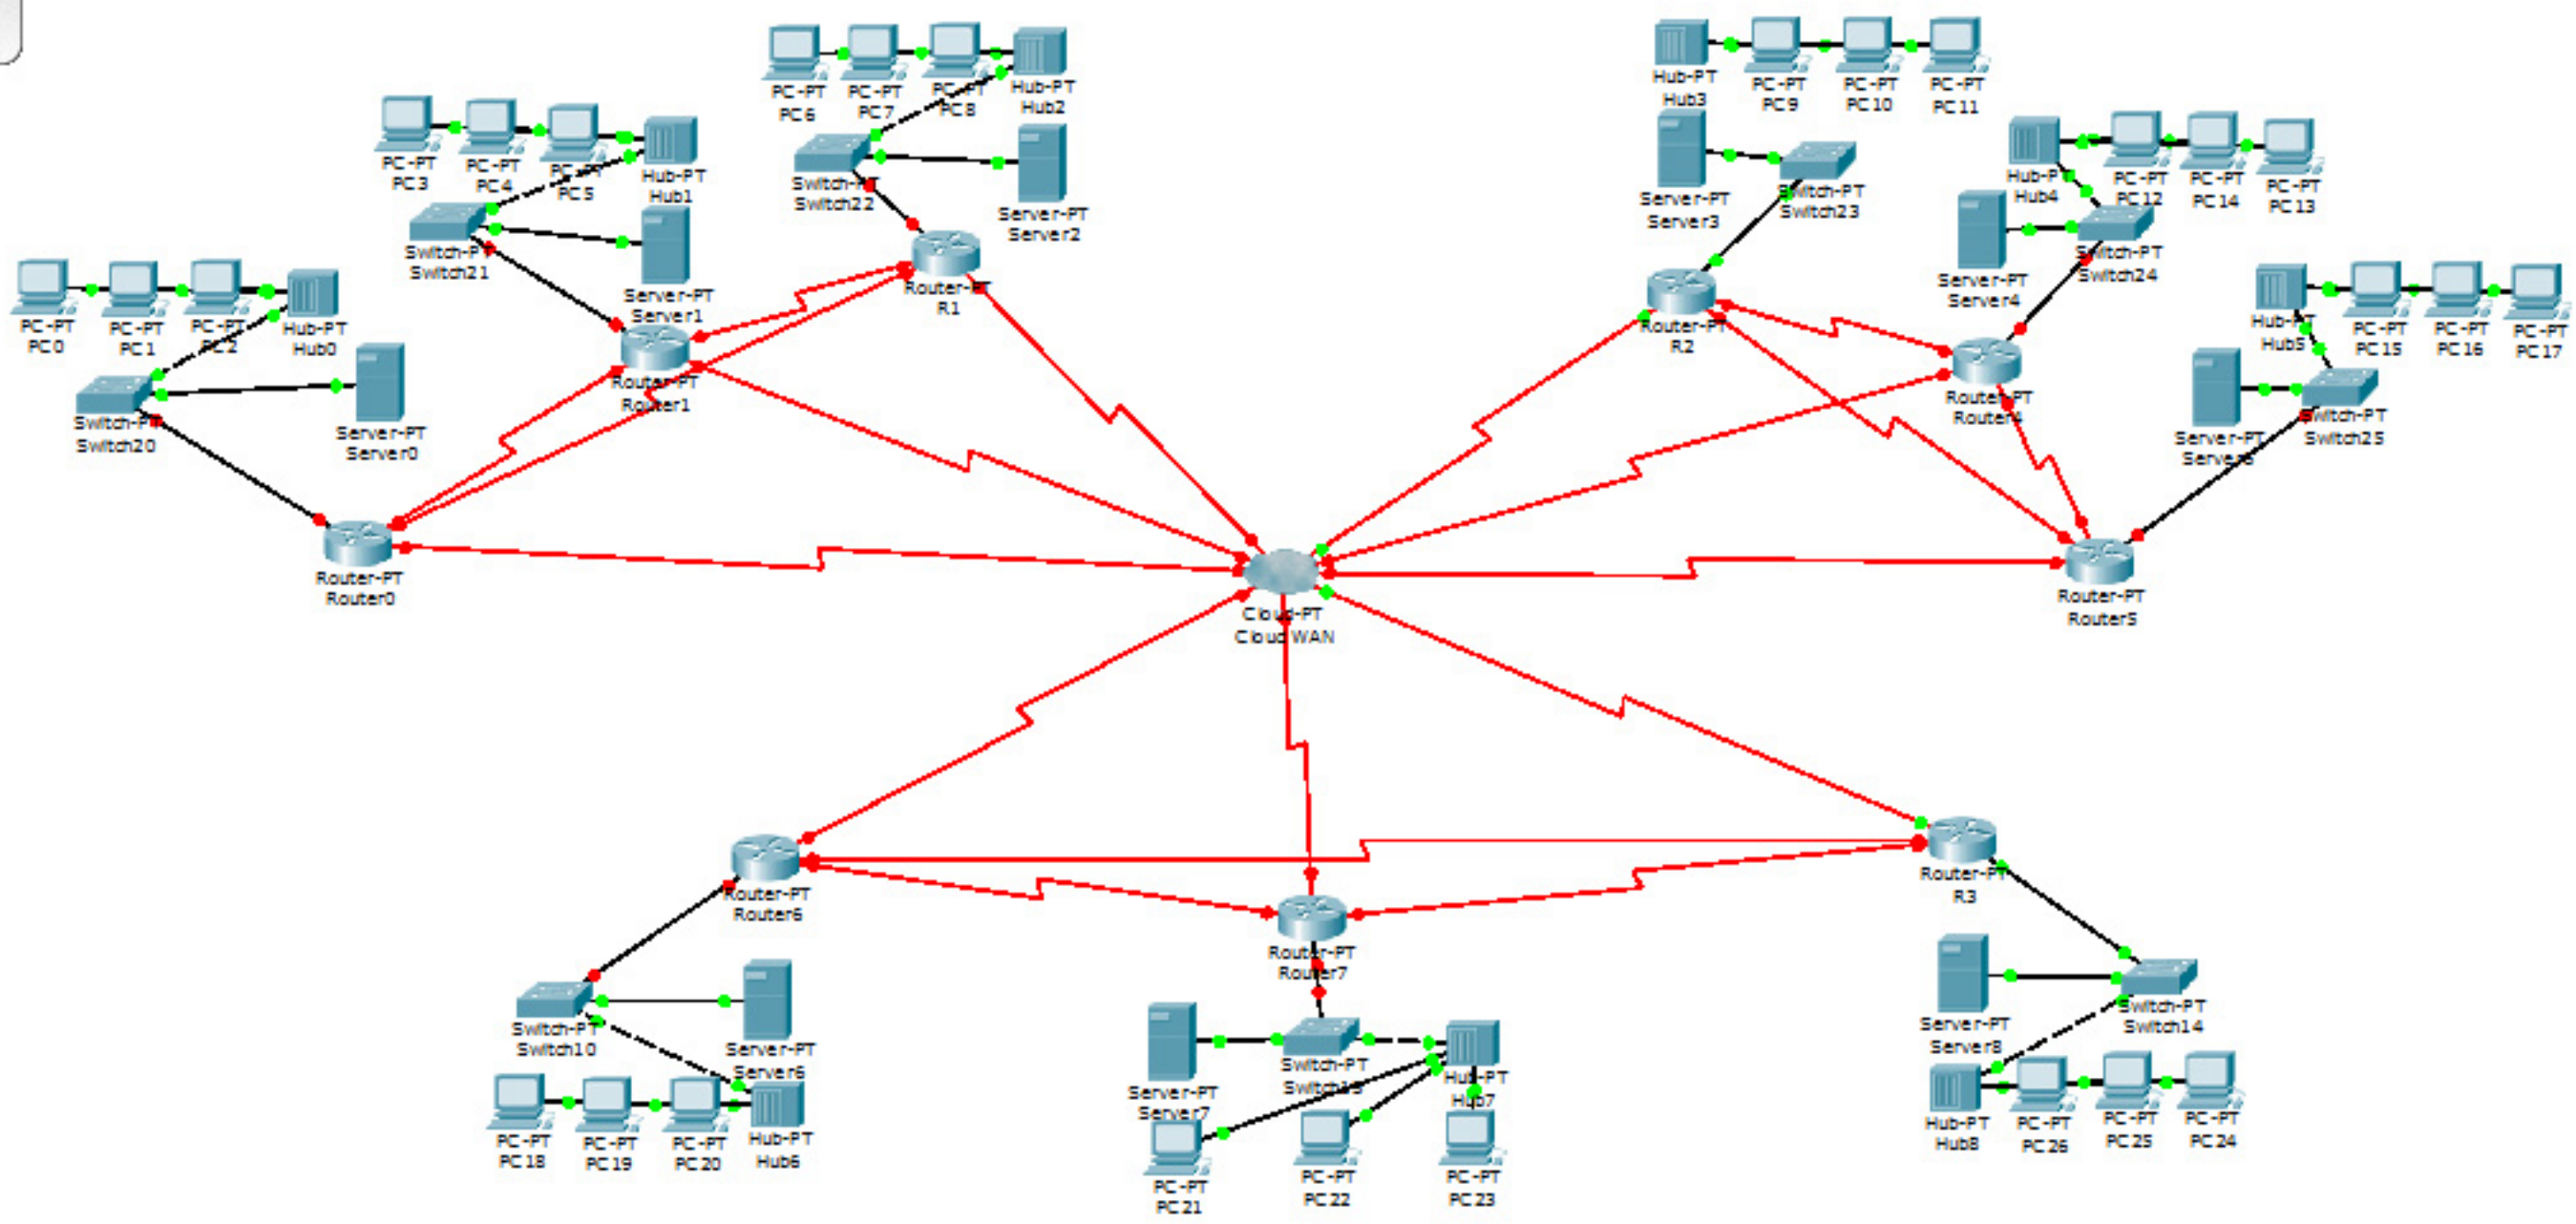

Connections

Serial DTE

Scenario 0

New Delete

Toggle PDU List Window

Fire	Last Status	Source	Destination	Type	Color	Time (sec)	Periodic

Connections

Serial DTE

Scenario 0

New Delete

Toggle PDU List Window

Fire	Last Status	Source	Destination	Type	Color	Time (sec)	Periodic